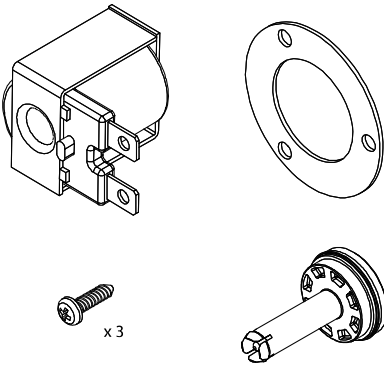

# Manifold QF Spare Parts Guide

is just the beginning

**Contents**

<b>Description</b>	<b>Page</b>
<b>Spares</b>	<b>3-6</b>

Graphic	Code No.	Description
 <p>x 2</p>	1204142	Retaining Clips Blue (Pack of two)
	1207419	Fastener Arrow Clip 4mm hole
	1207428	Cableform 3- 8 Port
	1207437	Cableform 8 Port XL
 <p>PP</p>	1207480	Blanking Plug, PP, QF
	1207493	Manifold Tee Piece QF

Graphic

Code No. Description

Grey

1207494 NRV Manifold Chemical, Grey, Barbed QF

Blue

1207495 NRV Manifold Water, Blue, barbed QF

1207496 Manifold Male Hose Tail, barbed QF

Yellow

1207497 NRV Manifold, Air Inlet, Yellow QF

x3

1207498 Solenoid Valve Kit, 24VDC Manifold QF

Graphic	Code No.	Description
	1207499	Flow Switch and Valve Body Assembly
	1207674	Pressure Switch 25 psi
	1209016	Female Hose Tail & Retaining Clip Blue
	1209025	Cover 3-6 Port Manifold QF
	1209026	Cover 8 Port OPL and XL Manifold QF