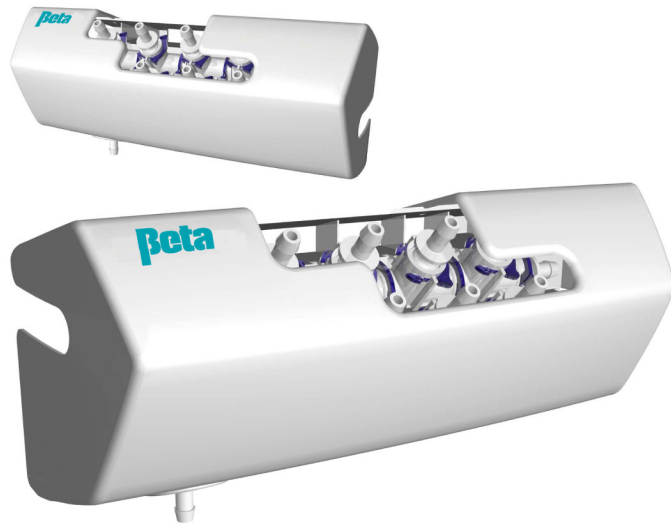

# Manifold QF Spare Parts Guide

is just the beginning

**Contents**

<b>Description</b>	<b>Page</b>
<b>Spares</b>	<b>3-6</b>

Graphic	Code No.	Description
 <p>x 2</p>	1204142	Retaining Clips Blue (Pack of two)
	1207419	Fastener Arrow Clip 4mm hole
	1207428	Cableform 3- 8 Port
	1207437	Cableform 8 Port XL
 <p>PP</p>	1207480	Blanking Plug, PP, QF
	1207493	Manifold Tee Piece QF

Graphic

Code No. Description

Grey

1207494 NRV Manifold Chemical, Grey, Barbed QF

Blue

1207495 NRV Manifold Water, Blue, barbed QF

1207496 Manifold Male Hose Tail, barbed QF

Yellow

1207497 NRV Manifold, Air Inlet, Yellow QF

x3

1207498 Solenoid Valve Kit, 24VDC Manifold QF

Graphic	Code No.	Description
	1207499	Flow Switch and Valve Body Assembly
	1207674	Pressure Switch 25 psi
	1209016	Female Hose Tail & Retaining Clip Blue
	1209025	Cover 3-6 Port Manifold QF
	1209026	Cover 8 Port OPL and XL Manifold QF